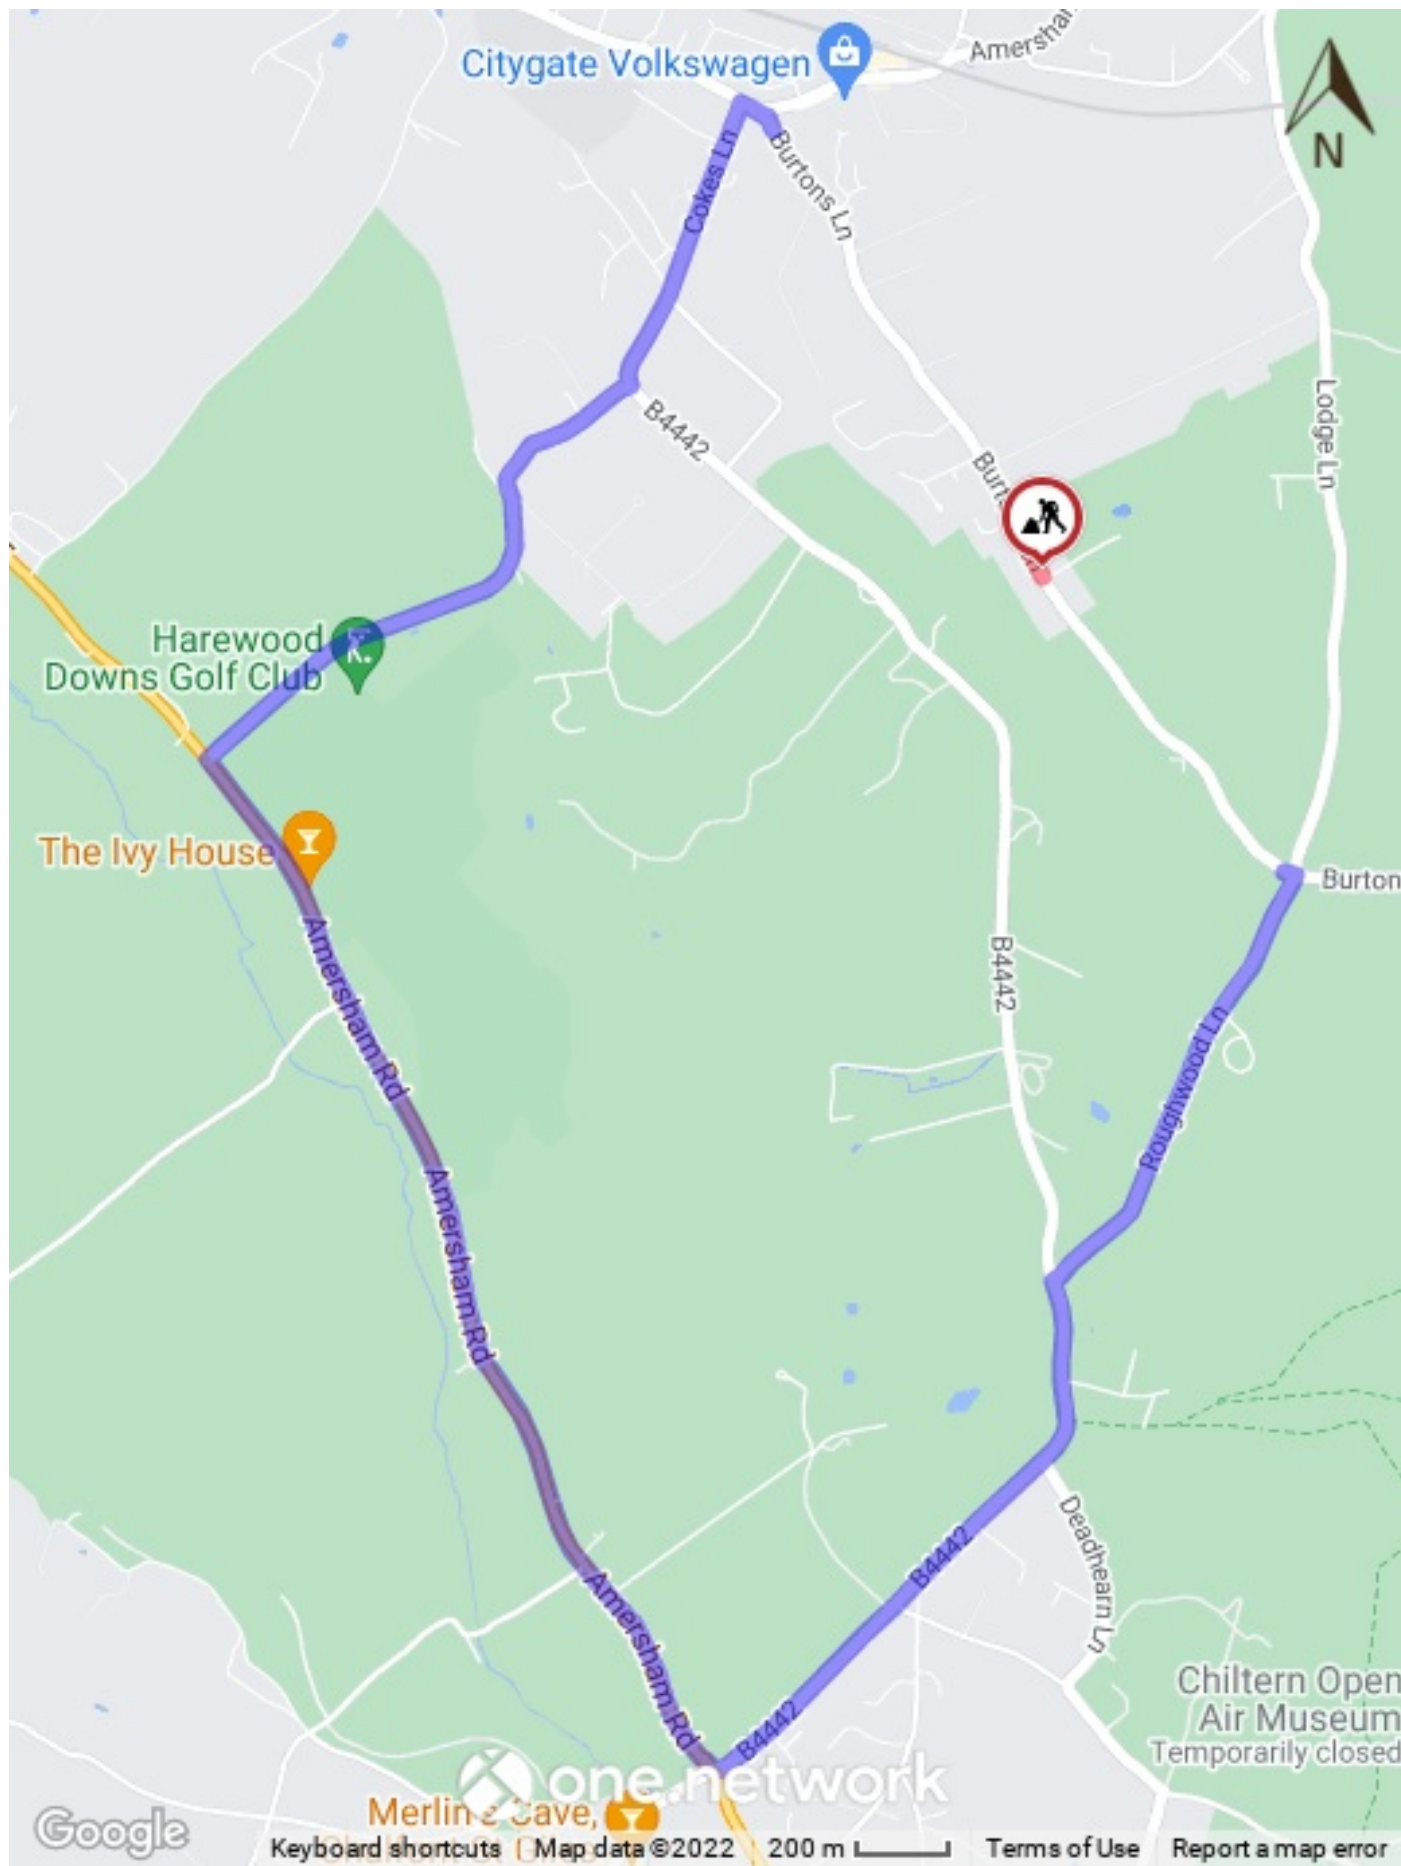

Citygate Volkswagen

Amersham

Cokes Ln

Burton's Ln

Lodge Ln

B4442

Burton

Harewood Downs Golf Club

The Ivy House

Amersham Rd

Amersham Rd

Amersham Rd

B4442

B4442

Roughwood Ln

Burton

Deadhearn Ln

Chiltern Open Air Museum
Temporarily closed

one.network

Merlin & Cave

Google

Keyboard shortcuts Map data ©2022

200 m

Terms of Use

Report a map error